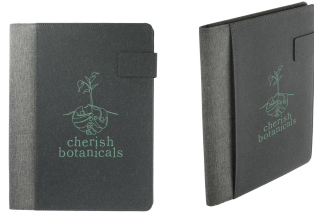

Reclaim RPET 5000 mAh Wireless Charging Writing Pad

A rechargeable power bank that supports wireless charging for a wide range of mobile devices, including the iPhone 8 and later generations. It comes with one USB to Micro USB cable, enabling you to charge any device with a Micro USB input or recharge the Reclaim itself.

Charitable Giveback: inquire for details.