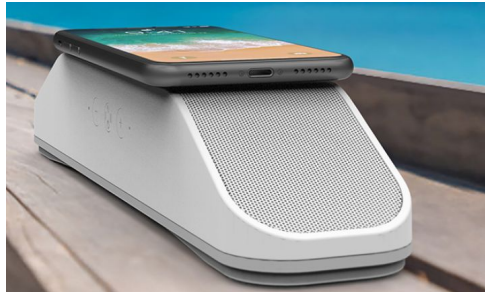

Stock arriving in late September.

Valo Ceramic Tumbler

Upgrade your morning coffee routine and help eliminate single-use cups and bottles with the new Valo Ceramic Tumbler, 16 oz.

Seek Two Way Tracker

You can attach this to keys, your luggage, a purse, or more and use the Seek app on your phone to set up tracking and pair it to your device using Bluetooth 4.0 technology.

Skullcandy Riff 2 Bluetooth Headphones

Up to 34 hours of playback. The refined acoustic and custom EQ modes deliver a premium listening experience. The plush, oblong on-ear cushions provide all day comfort. Charitable Giveback: inquire for details.

Charging Phone Stand with Lamp

A great little companion for the home, office, or even when traveling. It wirelessly charges up Qi-compatible devices, is a phone stand for those important video calls, and provides a warm glowing light for those late work nights. It is easy to set up and operate. Simply connect from the Type-C port with the included cable, lay it flat, and place your phone on top. Flip down the ledge and swing the arm stand around to rest your phone at a comfortable viewing angle.