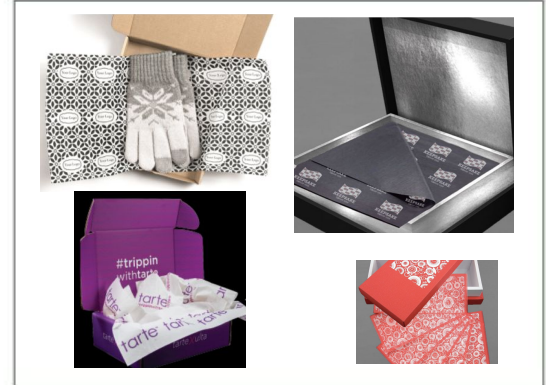

Custom Tissue Paper

This is Digital 4 Color Process that is a 3" x 3" imprint area with square step & repeat pattern. Ideal for packaging material for sample boxes. They are biodegradable, made from renewable resources and made with 20% recycled fibers. Made and printed in the USA.