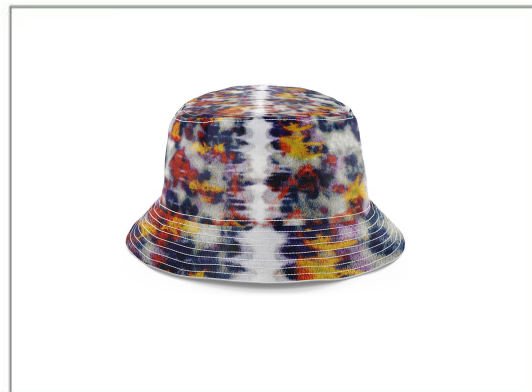

MIN QTY: 24

AS LOW AS: \$29.95

The North Face Circular Rib Beanie

Circular knit construction, this timeless beanie is a cold-weather must-have on the trail or in the streets. An adjustable cuff height leaves your styling options open. A fleece liner helps keep warmth in, where you need it most. 100% acrylic circular rib knit construction with darts for shaping on top of crown. Adjustable cuff height, fleece lined and woven The North Face fold over label at cuff.