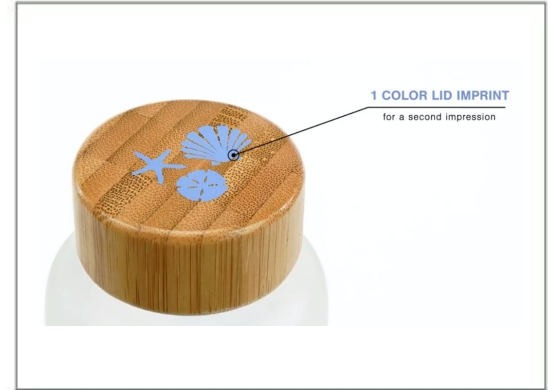

Glossy Tone-on-Tone Wrap

The h2go rincon bottle is a 18 oz single wall borosilicate glass bottle with a threaded bamboo lid and translucent soft touch finish for cold beverages. Standard imprint is 1 color, 1 location but you can upgrade to have a full wrap with a glossy tone on tone imprint which creates a see-through effect. Additionally, you can add an imprint to the lid!