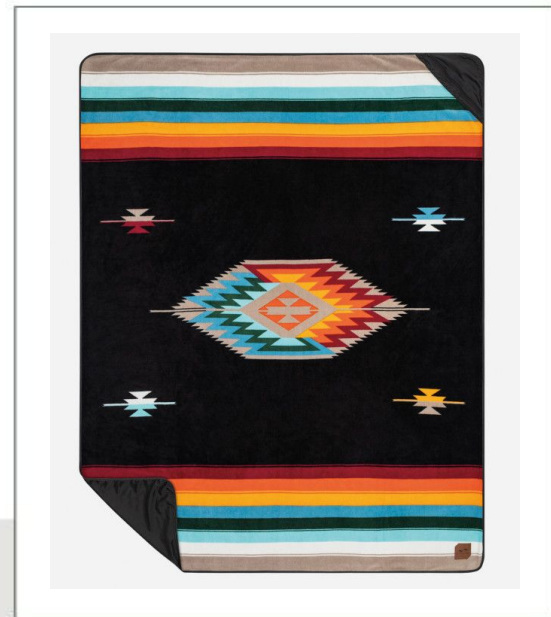

Slowtide Camp Blanket

Soft, plush and cozy on one side and completely durable and water-repellent on the other. Slowtide® products are made from 100% recycled post-consumer waste, primarily plastic bottles, transforming it into premium polyester fibers. Leather Slowtide® label.

MIN QTY: 12
AS LOW AS: $49.95