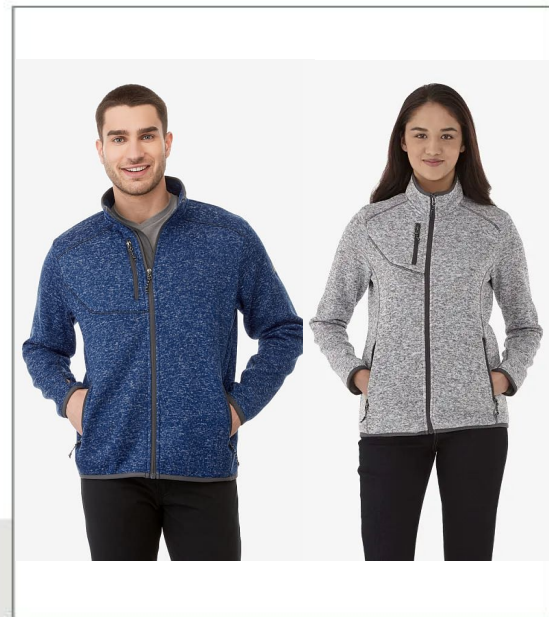

Tremblant Knit Jacket

The cozy look of a well-worn sweater – but it's got some great functional design features too, like thumb exits in the sleeves, two lower pockets, one upper chest pocket and an exit port for an earbud cord.

MIN QTY: 12
AS LOW AS: $64.95