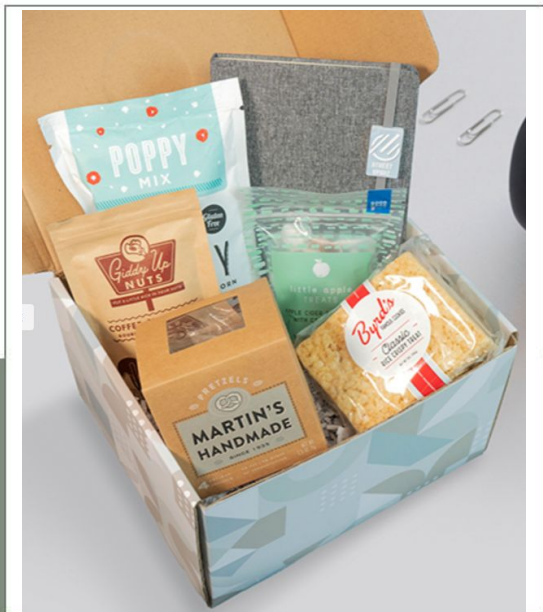

MIN QTY: 50
AS LOW AS: \$11.95

Slate Cheese Board Set

This FDA compliant kit comes complete with a slate cheese slicing board with a removable bamboo wood tray, cheese fork, spade, and two flat knives and comes in a recyclable cardboard gift box. From small charcuterie to wine and cheese parties this board delivers.

MIN QTY: 36
AS LOW AS: \$19.95

Bamboo Charcuterie Board with Bowls

Square bamboo serving tray with three ceramic bowls, small bamboo serving spoons and 4 pieces of Stainless Steel cheese tools. Elegant juice groove detail and non slip feet.

MIN QTY: 25
AS LOW AS: \$48.95

Bamboo Coffee Scoop with Bag Clip

Scoop up the right amount for your morning java mess-free and with ease. Keep your coffee grounds fresh with the built in bag clip that fits directly on the coffee bag. Crafted from Moso bamboo, this scoop is durable and eco-friendly.

MIN QTY: 24
AS LOW AS: \$5.95

Hello There Gift Set

Welcome a new hire, appreciate a boss, or award an outstanding employee, this kit has the perfect variation of snacks and office friendly accessories. Available in three different levels. Topped off with the included customized box and a personalized card, the recipient can't help but feel special.