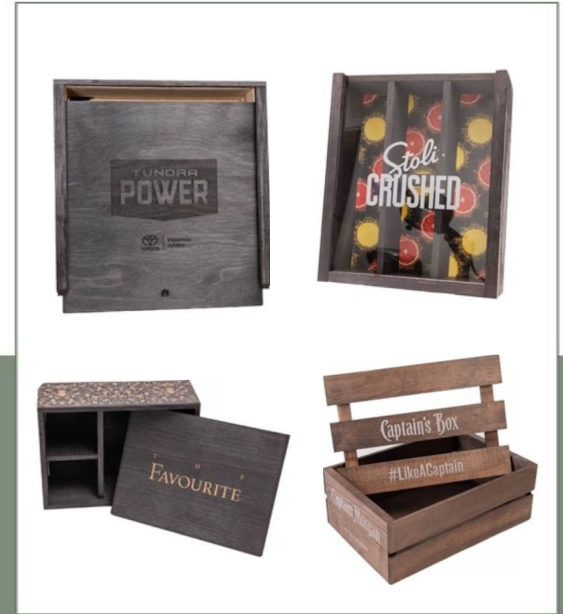

MIN QTY: 25
AS LOW AS: \$18.95

Custom Packaging

Prototype services. Paperboard and e-flute options available. Decorations can include UV inks and coatings (up to 8-color print techniques), enhanced finishing techniques, multi-level and sculptured embossing, foil effects, die-cutting, and lamination. Color consistency guaranteed to match your brand (G7 Color Master Certified).

Wooden Crates & Boxes

A variety of custom and stock crates and boxes handmade in the USA! Some items include: acrylic slide top, wooden slide top, solid boxes, slatted crates and wine crates. Each can be decorated with different imprints such as full color, laser and screenprint.