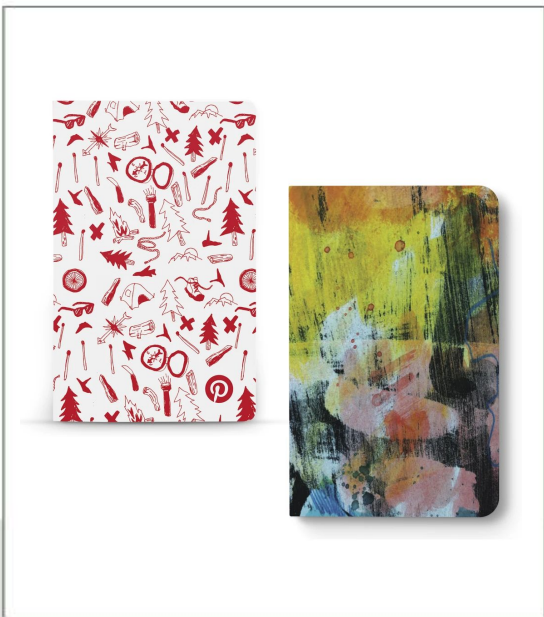

MIN QTY: 12
AS LOW AS: \$34.95

Bamboo Fast Wireless Charging Dock Station

Features a fast wireless charging surface (5W/7.5W/10W), smart watch charger stand, true wireless earbuds charging slot, phone/tablet stand, and two organizational compartments all in one piece. Three outputs: 5V/2.4A max. Includes a UL listed AC adapter (59" long). Packaged in a FSC certified premium gift box.

MIN QTY: 8
AS LOW AS: \$59.95

Classic Layflat Notebook

5.25" x 8.25" softcover notebook. 144 pages. Thick 70lb 100gsm premium, recycled paper. Durable, Smyth sewn library-quality binding. 100lb laminated soft-touch cover. Design in full color, inside and out. Lined, Blank, or Dot grid inside pages. Rounded corners. Larger sizes also available- 7"x9" & 8.5"x11"