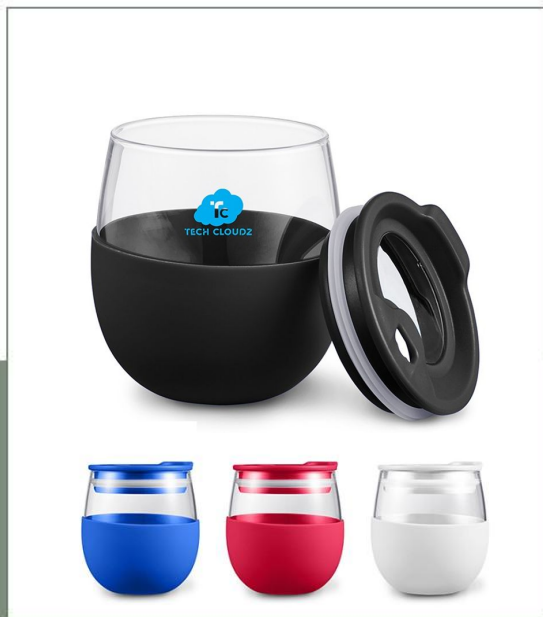

MIN QTY: 6
AS LOW AS: \$144.95

HidrateSpark Steel 17oz Straw Lid

This innovative bottle has an LED smart sensor puck that glows to remind you when it's time to drink and tracks your water intake by syncing via Bluetooth to the free HidrateSpark App.

MIN QTY: 6
AS LOW AS: \$74.95

Orb Glass Tumbler

Spherical glass Orb tumbler. Stemless design with a sturdy silicone grip and Tritan plastic sip-through lid. Choose from four grip and lid colors.

MIN QTY: 48
AS LOW AS: \$7.95