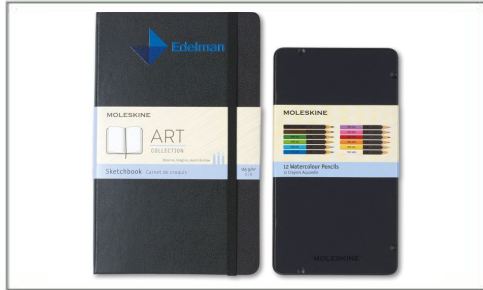

MIN QTY: 25
AS LOW AS: \$49.95

Wireless Charging Mouse Pad

Streamline your desk and make charging your device while you work effortless with the integrated wireless charging mouse pad. Anti-slip base. LED indicator light illuminates when a device has been detected and is being charged. USB-C cable included.

MIN QTY: 30
AS LOW AS: \$14.95

Moleskine® Coloring Kit

Kit contains a Sketchbook with 165 g/m² paper and a set of Naturally Smart Watercolor Pencils with 12 different shades. With its elegant box, this makes a wonderful gift to fill someone's world with color.
Coming soon! Available in October.